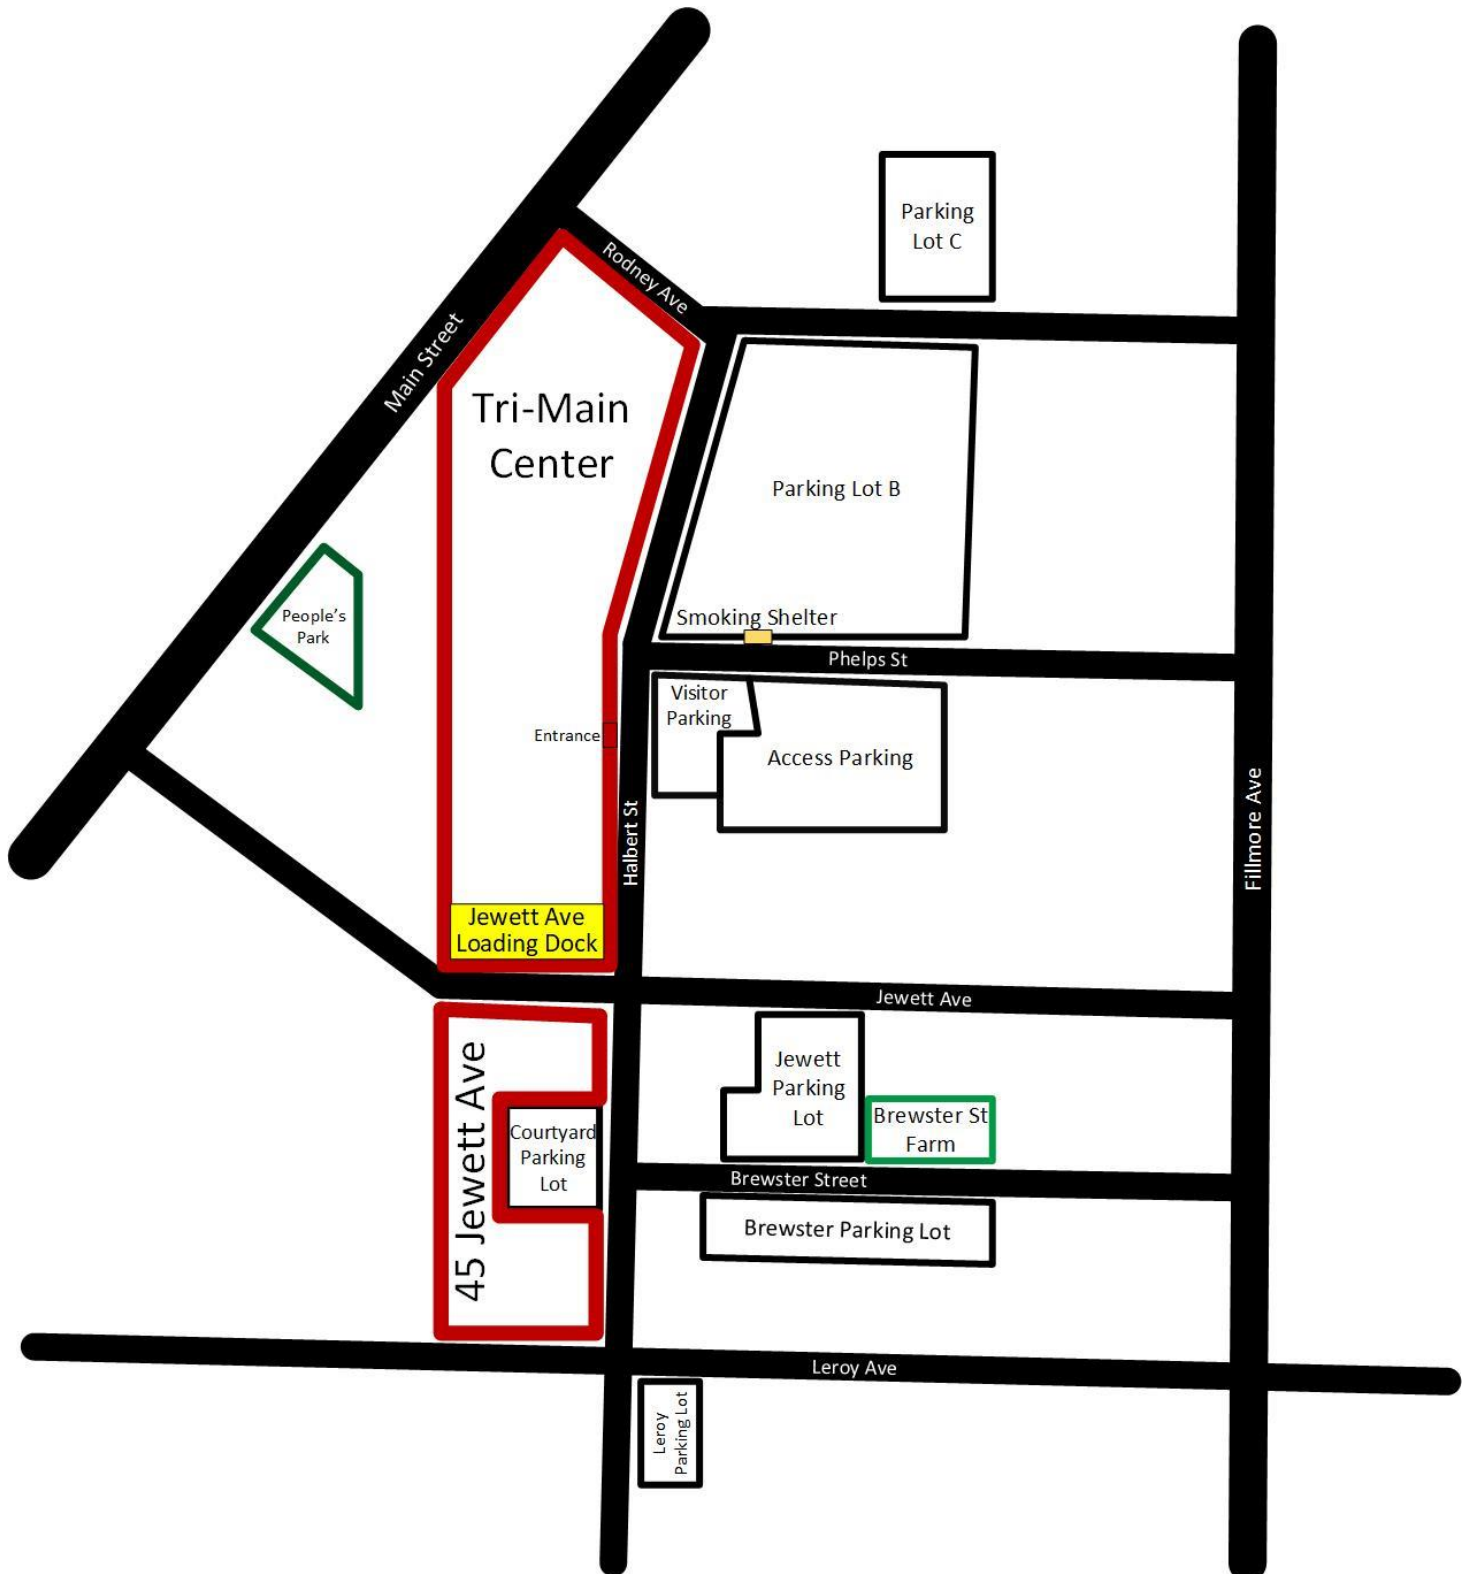

PARKING LOT LOCATIONS AT TRI-MAIN

Parking in Visitor Lot on Halbert Street – 2 hours maximum